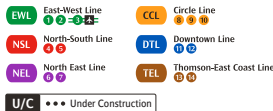

Legend

Station Code

Interchange Code

MRT