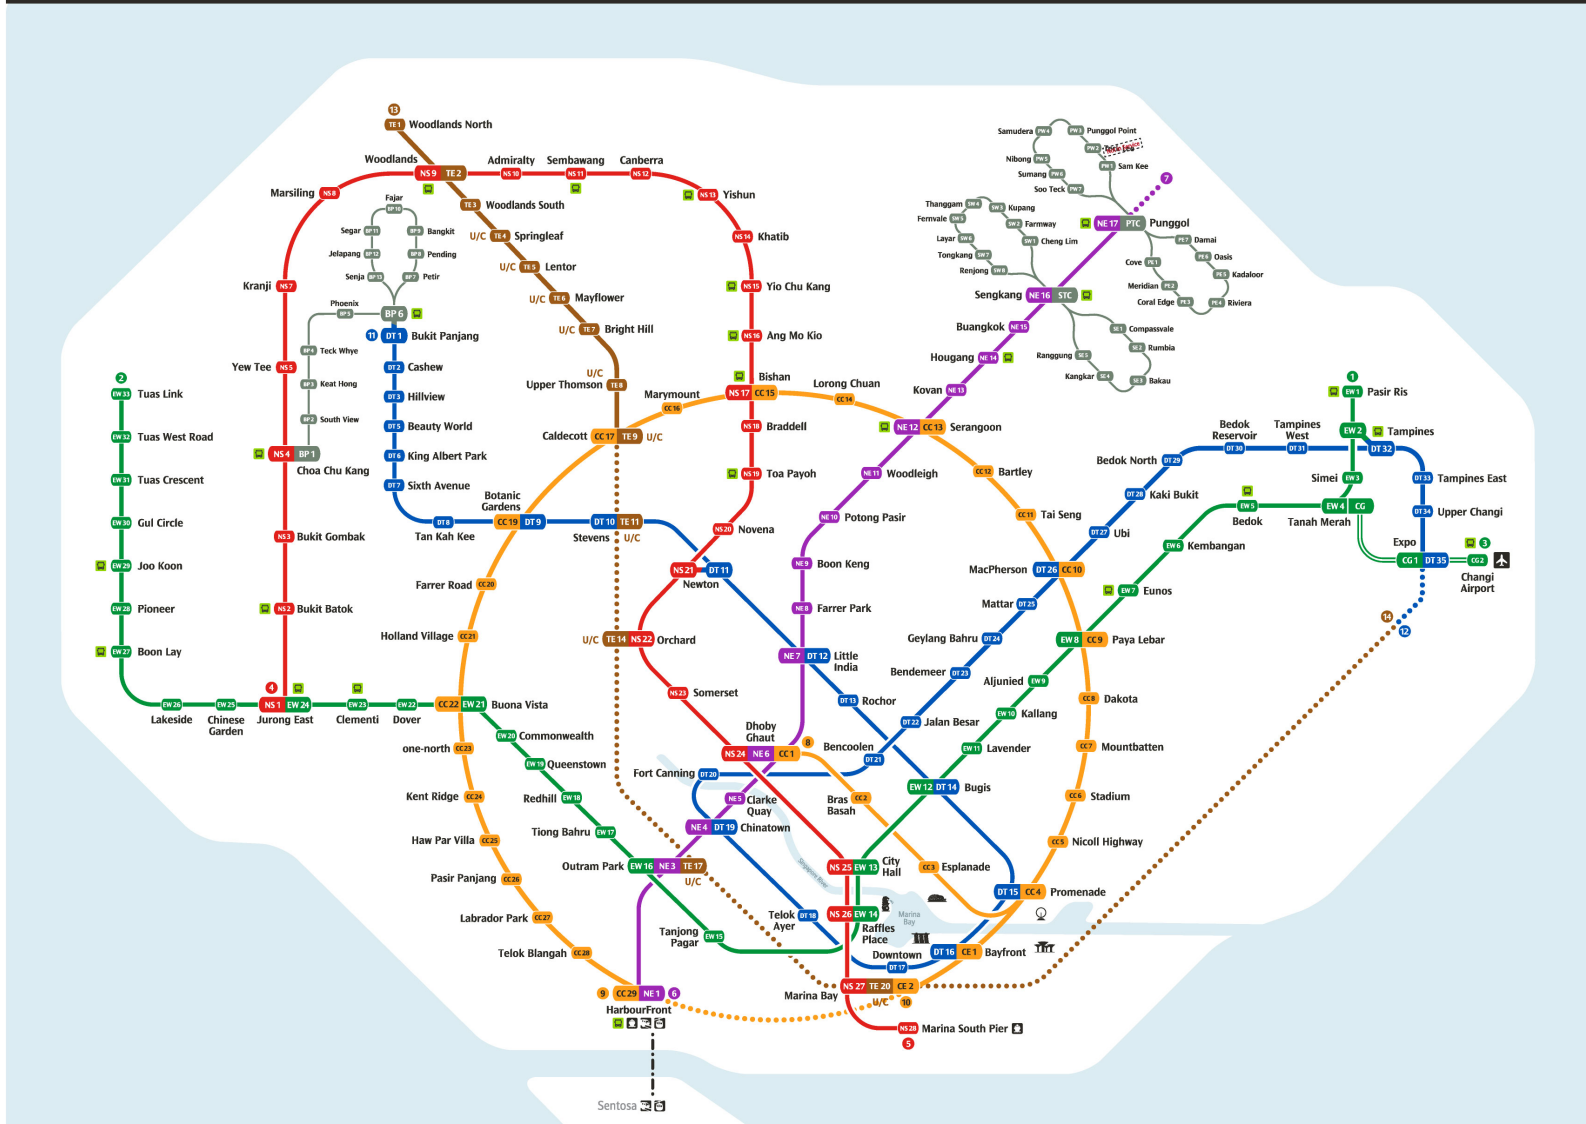

# System Map

## Legend

**Station Code**

Line Colour

Line Code Station Number

**Interchange Code**

Standard Transfer

Tap Out to Transfer

**MRT**

- EW East-West Line
- NS North-South Line
- NE North East Line
- CC Circle Line
- DT Downtown Line
- TE Thomson-East Coast Line

••• Under Construction (U/C)

**LRT**

- BP Bukit Panjang LRT
- SK Sengkang LRT
- PG Punggol LRT

**Other Transport Modes**

- Bus Interchange
- Changi Airport
- Cruise Centre
- Sentosa Express
- Cable Car