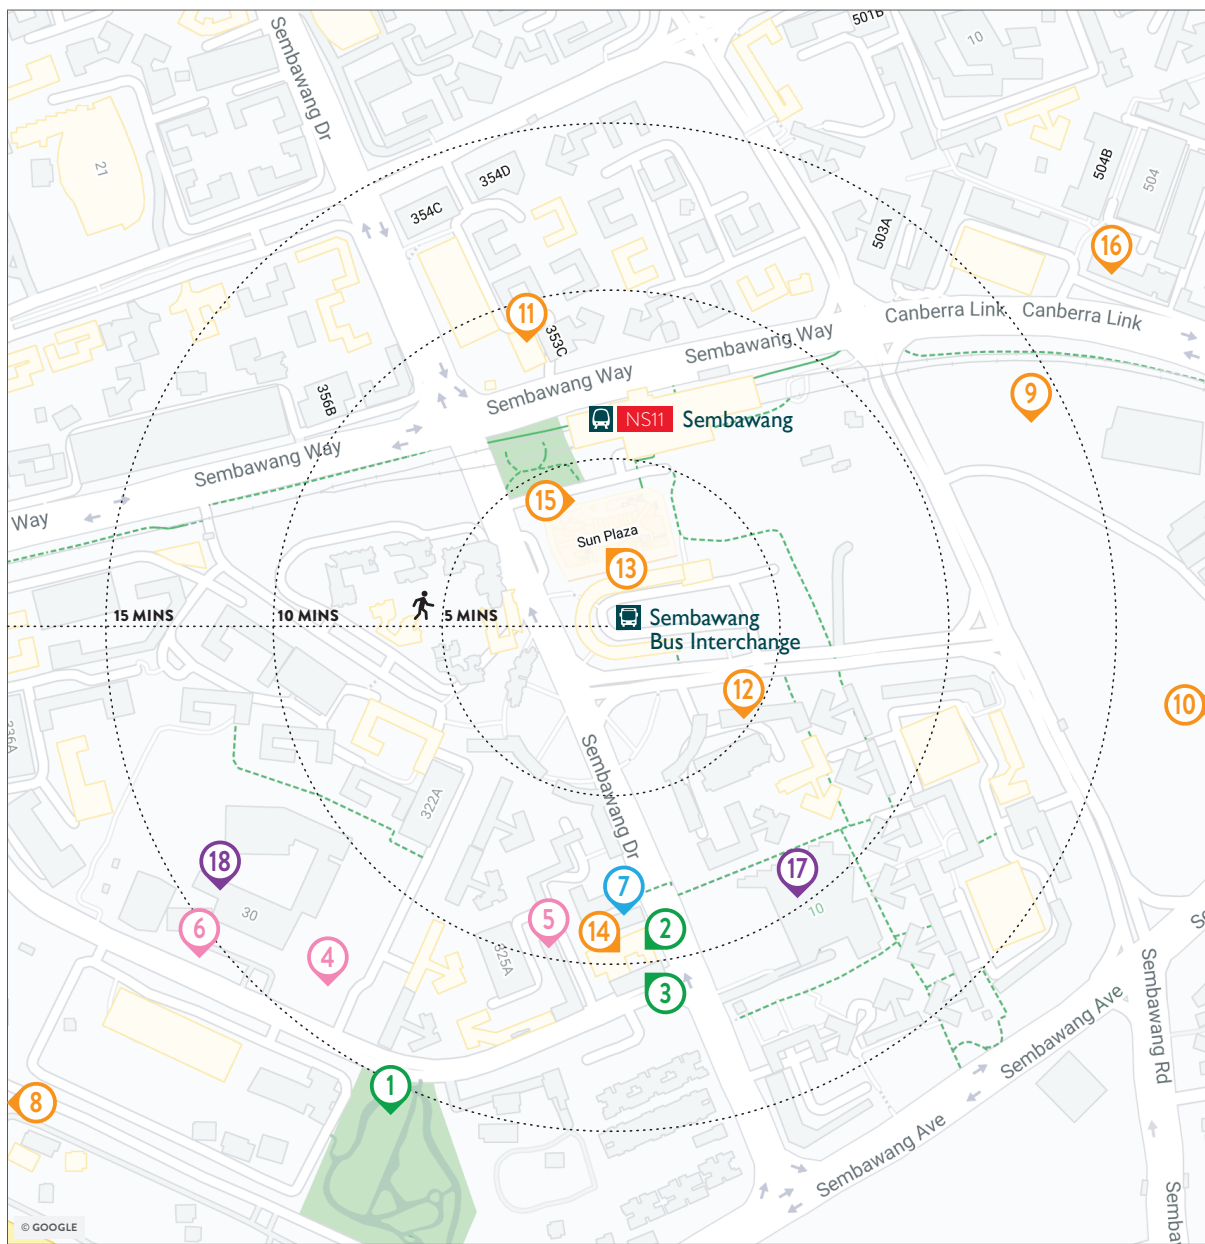

# Sembawang Bus Interchange

## BUS SERVICE TIMINGS

SERVICE	Mon–Fri		Sat		Sun	
	First Bus	Last Bus	First Bus	Last Bus	First Bus	Last Bus
167	5.30am	11.30pm	5.30am	11.30pm	5.30am	11.30pm
859	5.45am	11.12pm	5.45am	11.12pm	5.40am	11.30pm
859A	5.30am	1.00am	5.30am	1.00am	5.35am	11.40pm
859B	5.30am	12.55am	5.30am	12.55am		
859T	11.24pm	12.00am	11.24pm	12.00am	11.26pm	12.00am
882	5.20am	11.45pm	5.20am	11.45pm	5.45am	11.30pm
882A	6.34pm	8.20pm				
883	5.30am	12.30am	5.30am	12.30am	5.45am	12.30am
883M					7.00am	1.00pm
980	5.55am	11.30pm	5.55am	11.30pm	6.00am	11.30pm
981	6.45am	9.15am	6.45am	9.15am		

### NEARBY AMENITIES

- |  |                                      |
|--|--------------------------------------|
| 1 Canberra Park                            | 10 Old Admiralty House               |
| 2 Canberra Community Club                  | 11 Sembawang HDB Branch Office       |
| 3 Sembawang Jaluntung CC                   | 12 Social Service Office @ Sembawang |
| 4 Singapore Christian Home                 | 13 Sun Plaza                         |
| 5 Sembawang Family Service Centre          | 14 Singapore Post – Sembawang Branch |
| 6 Tzun House                               | 15 Sembawang Public Library          |
| 7 Sembawang NPC                            | 16 Sembawang Town Council            |
| 8 ARK@Gambas                               | 17 Sembawang Primary School          |
| 9 Bukit Canberra (Canberra Integrated Hub) | 18 Sembawang Secondary School        |

- Medical / Health
- Community / Sports
- Eldercare
- Police
- Public Buildings
- Schools
- A Entrance/Exit
- ♿ Access
- 🛖 Lift
- 🚗 Pick-up Point
- 🚇 MRT Station
- 🚌 Bus Stop/Interchange
- 🚕 Taxi Stand