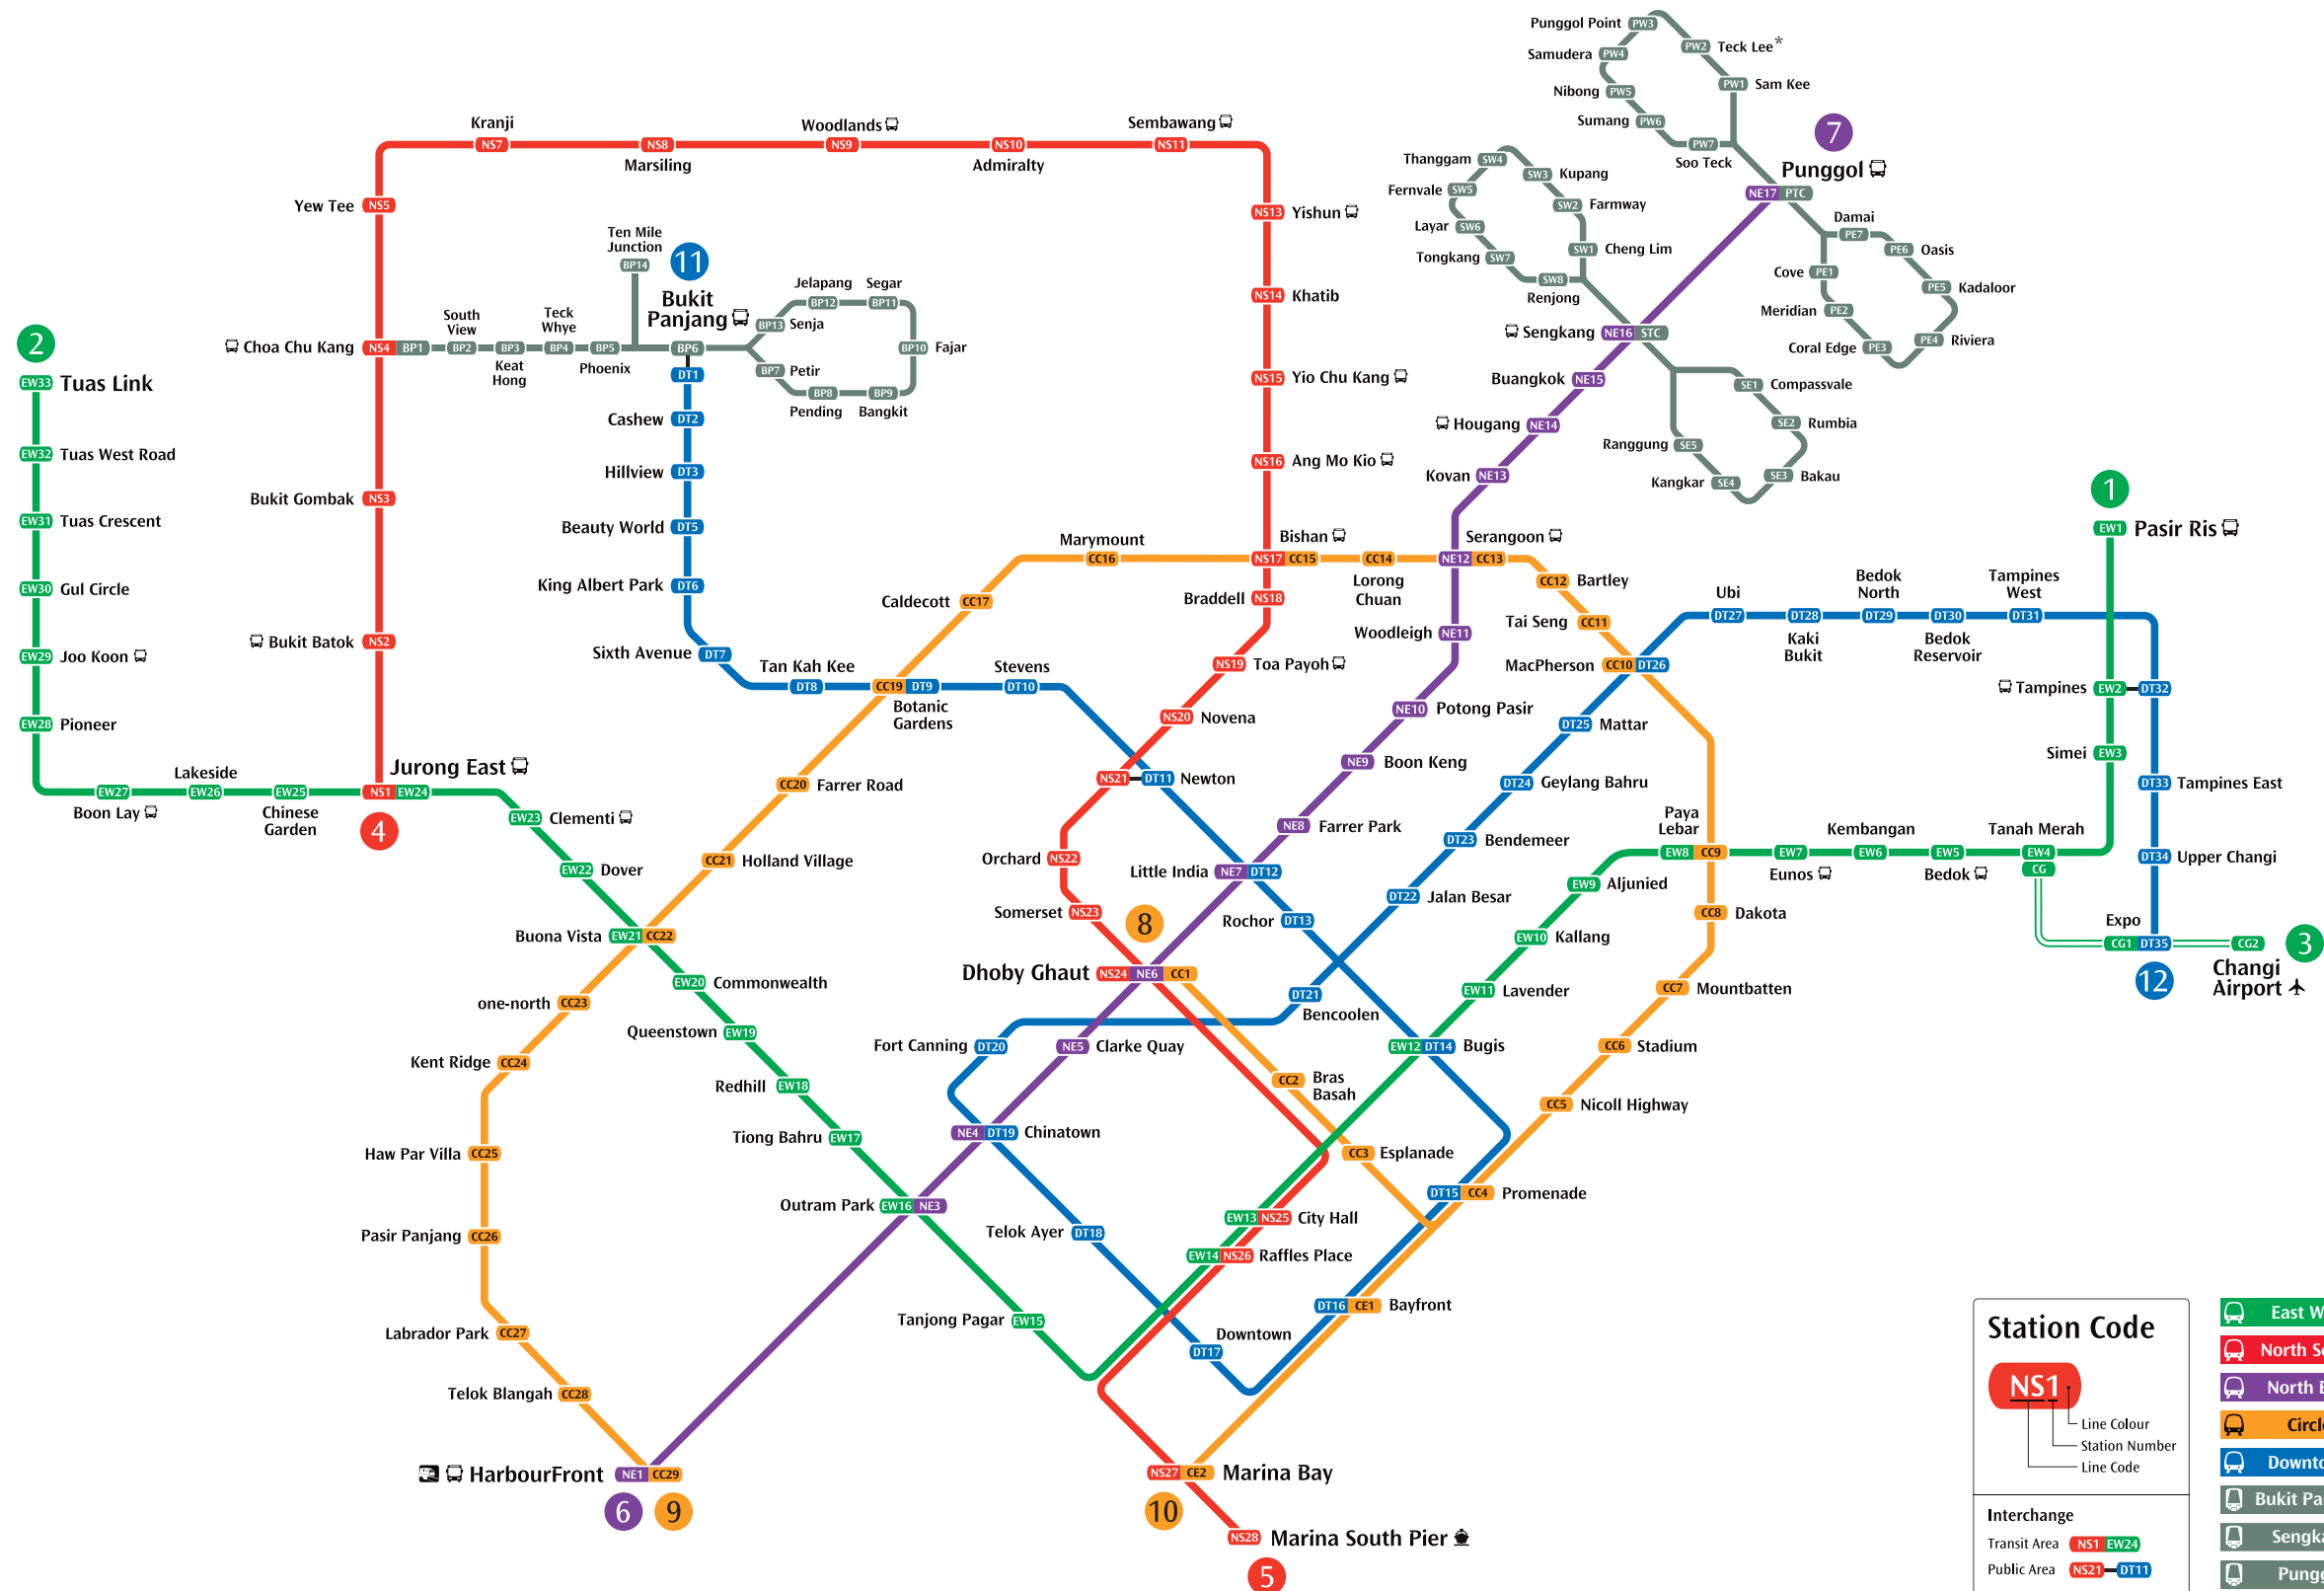

System Map

* station not in operation

- Legend
- Airport
- Bus Interchange
- Cruise Centre
- Sentosa Express

Station Code

NS1

Line Colour
Station Number
Line Code

Interchange

Transit Area NS1 EW24
Public Area NS21 DT11

- East West Line
- North South Line
- North East Line
- Circle Line
- Downtown Line
- Bukit Panjang LRT
- Sengkang LRT
- Punggol LRT